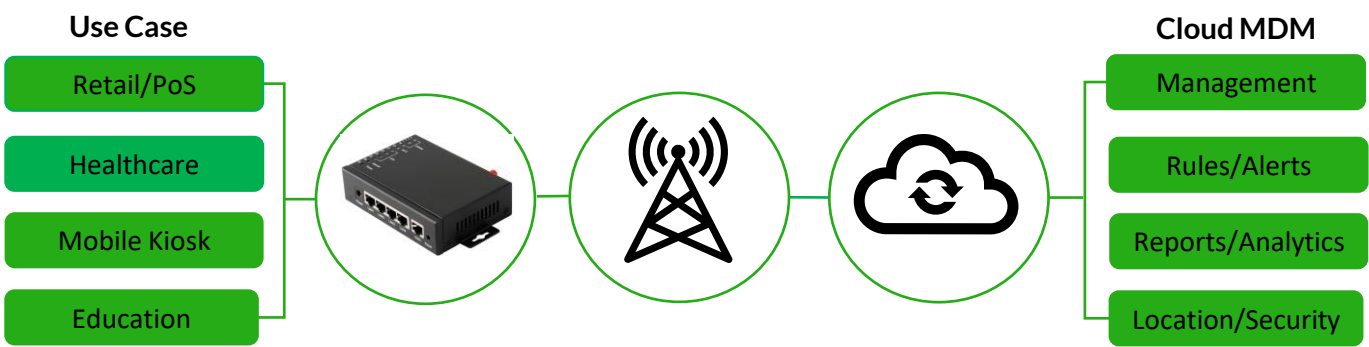

# Stay Connected

4G LTE

WiFi Hotspot

Failover

MDM

Connex RC620 is a high-speed router designed with a high level of security and fast responsive Internet experience via a 4G LTE network. The device has a host of features to empower your application and give you customizable software options to meet business needs. RC620 is powered by Qualcomm, built for IoT, and mobile broadband applications, offering reliable, secure wireless connectivity. It has a robust design, in a small form factor enclosure, making it ideal for deployment in various application.

## Secure

- VPN, DNS
- Embedded Firewall
- Wireless Security

## Valuable

- Industrial Design
- Cost-effective
- Multi-Carrier Support

## Practical

- Simple setup
- Remotely Managed
- Scalable features