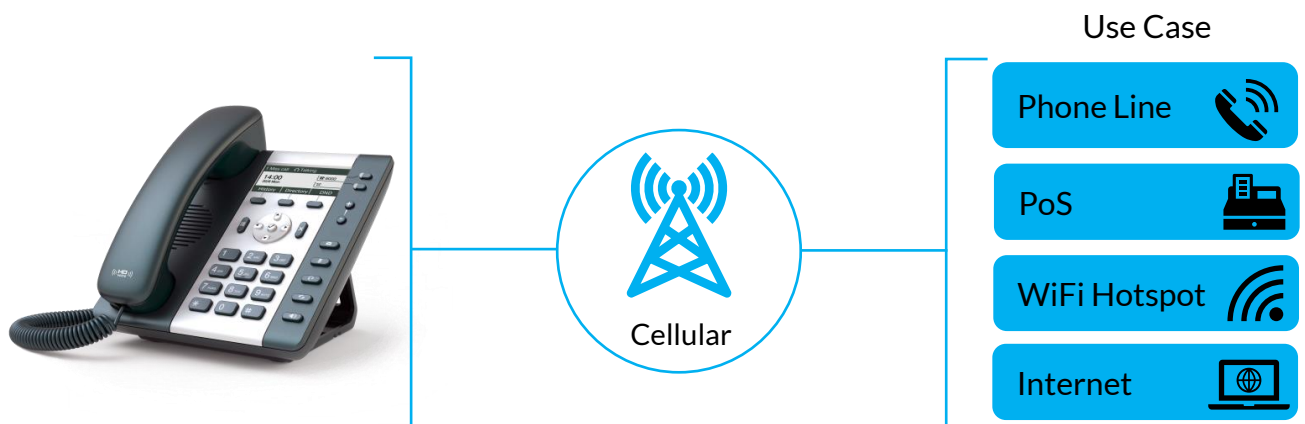

4G POTS Replacement

TK920v is powered by 4G LTE providing primary high-speed internet connection which allows for HD Voice and Data service across cellular network.

QikCell TK920v is a 4G LTE POTS replacement desktop phone that delivers an enterprise-grade voice and data service over 4G cellular network. The device is enabled with dual LAN ports with WiFi Hotspot support. The solution allows ease of deploying a phone service without the need for a local broadband connection or wiring. It's an ideal solution for mobile business, shared/common area, retail setting, remote location, mobile clinics or for any location that needs simple, reliable voice and data connectivity.

Key Features

- Fast 4G LTE speeds up to 150Mbps for DL and 50 Mbps for UL
- Two built-in 100MB LAN Ethernet connection for flexibility connectivity
- Call Waiting, Call Hold, Redial, Mute, 3-Ways Conferencing, Speed Dial, Voice Mail
- 2.4G WiFi Hotspot, Support IEEE 802.11b/g/n, Enhanced support for IEEE 802.11e QoS,
- Support LTE network AP share feature

Interface

- 2x RJ45 LAN ports
- 1x RJ9 Headphone Jack, 1x RJ9 Handset Jack
- 1 Status LED Indicator
- 2 Line Keys, 3 Soft Keys, 5 Navigation Keys, 2 Volume Keys, 7 Function Keys
- Micro-SIM 3FF
- Wall Mountable

Management

- Configurable through local web interface or phone LED screen

Power Adapter

- Input AC100 ~240V | Output DC 5V, 1A

Environmental

- Operating temperature: -10 ~ 50°C, Operating humidity: 10 ~ 90%